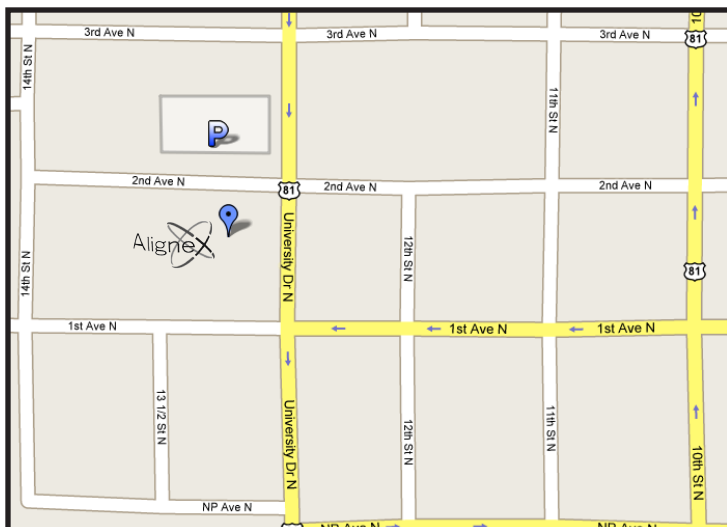

# Alignex - Fargo Office Location Map & Directions

112 University Dr. N. #122 | Fargo, ND 58102  
(701) 412-6502 | info@alignex.com

The Alignex Fargo Office is located in the Manchester Office Building in Downtown Fargo, North Dakota. Our offices and training room are suite 122.

## From the East or West on I-94

Take I-94 towards Fargo from the East or West. Exit US-Hwy 81 (University Ave.) to the North. Follow US-Hwy 81, turning right at 13th Ave. S and turning left at 10th St. S. Turn left on 2nd Ave. N. Continue straight past University Ave and park in the Free parking lot on the right. Alignex offices are across 2nd street.

## From the North or South on I-29

Take I-29 towards Fargo from the North or South. Exit 12th Ave N. heading East. Turn Right on University Ave. Turn into the FREE parking lot at the corner of 2nd Ave. N and University. Alignex offices are across 2nd street.