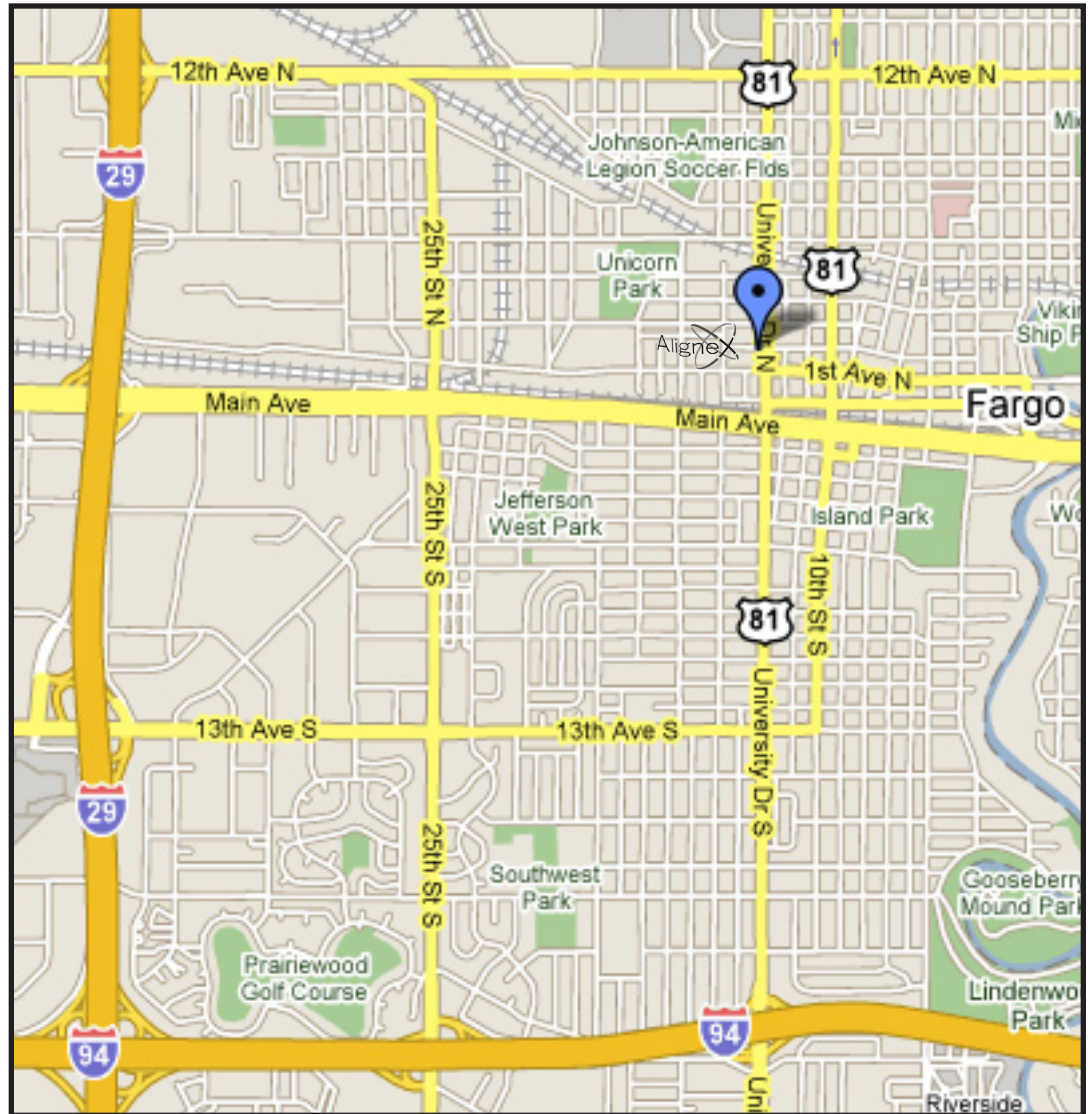

# Alignex - Fargo Office Location Map & Directions

112 University Dr. N. #122 | Fargo, ND 58102  
(701) 412-6502 | info@alignex.com

The Alignex Fargo Office is located in the Manchester Office Building in Downtown Fargo, North Dakota. Our offices and training room are suite 122.

## From the East or West on I-94

Take I-94 towards Fargo from the East or West. Exit US-Hwy 81 (University Ave.) to the North. Follow US-Hwy 81, turning right at 13th Ave. S and turning left at 10th St. S. Turn left on 2nd Ave. N. Continue straight past University Ave and park in the Free parking lot on the right. Alignex offices are across 2nd street.

## From the North or South on I-29

Take I-29 towards Fargo from the North or South. Exit 12th Ave N. heading East. Turn Right on University Ave. Turn into the FREE parking lot at the corner of 2nd Ave. N and University. Alignex offices are across 2nd street.

## Nearby Hotels

Radisson Hotel Fargo (0.6 mi E)  
201 5th St N, Fargo, ND  
(701) 232-7363

Hotel Donaldson (0.5 mi E)  
101 Broadway N, Fargo, ND  
(701) 478-1000

Howard Johnson - Fargo (0.7 mi E)  
301 3rd Ave. North, Fargo, ND  
(701) 232-8850