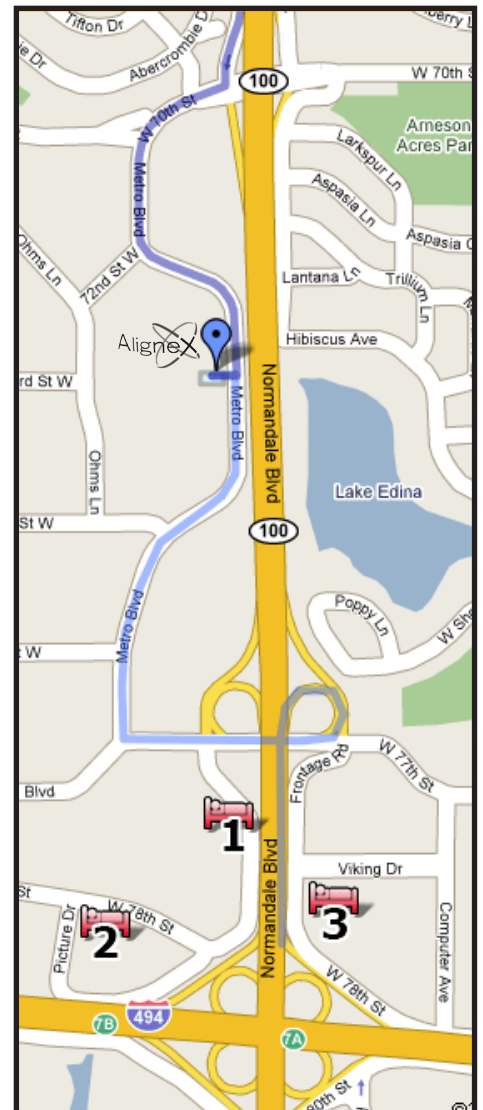

Alignex - Edina Office Location Map & Directions

7200 Metro Blvd. | Edina, MN 55439
952-888-6801 | info@alignex.com

The Alignex Corporate Headquarters and The Alignex Resource Center (ARC) is located in the Southwest Twin Cities area just off MN Hwy 100, north of I-494 in Edina.

From the North Metro

From I-694 or I-394, Take MN Hwy 100 south just past MN Hwy 62 (Crosstown) and exit W 70th St. Stay in the middle lane at the stop light for W 70th St. Turn right and go through the next stop light following Metro Blvd. Bear left following Metro Blvd. and continue around the wooded area to the right. The Alignex parking lot is the first right entrance and our building is immediately on the right. Enter the main entrance in the left corner of the building.

From the South Metro

From I-494 headed toward Edina, exit MN Hwy 100 North. Take the first exit (W77th St/Edina Industrial Blvd) and turn right at the top of the exit across the MN Hwy 100 bridge. Turn right at Metro Blvd. (2nd Stop Light) and follow past 74th St W. Take the 4th left into the Alignex Parking lot at 7200 Metro Blvd and our building is immediately on the right. (Just before wooded area) If you pass the Regis offices or come to the intersection with 72nd St W. you have gone too far. Enter the main entrance in the left corner of the building.

Map Key

Alignex - Edina Office

7200 Metro Blvd. Edina, MN 55439 - (952) 888-6801

 **North Metro Path**
 **South Metro Path**

Nearby Hotels

1. **Sheraton Bloomington Hotel Minneapolis South**
7800 Normandale Blvd. Edina, MN - (952) 893-8420
2. **Sofitel-Minneapolis**
5601 W 78th St. Edina, MN - (952) 835-1900
3. **Days Inn-Minneapolis West**
7851 Normandale Blvd. Edina, MN - (952) 835-7400