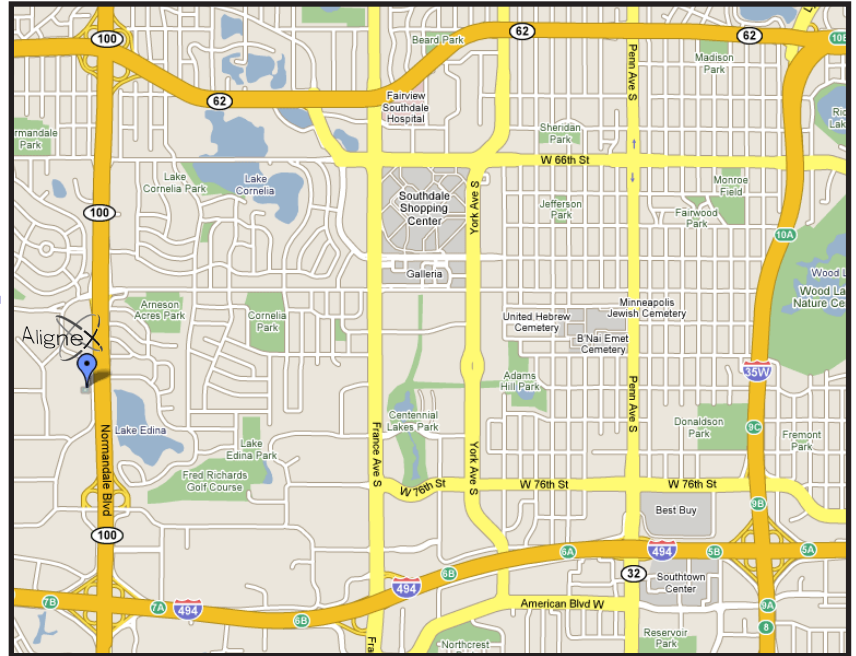

Alignex - Edina Office Location Map & Directions

7200 Metro Blvd. | Edina, MN 55439
952-888-6801 | info@alignex.com

The Alignex Corporate Headquarters and The Alignex Resource Center (ARC) is located in the Southwest Twin Cities area just off MN Hwy 100, north of I-494 in Edina.

From the North Metro

From I-694 or I-394, Take MN Hwy 100 south just past MN Hwy 62 (Crosstown) and exit W 70th St. Stay in the middle lane at the stop light for W 70th St. Turn right and go through the next stop light following Metro Blvd. Bear left following Metro Blvd. and continue around the wooded area to the right. The Alignex parking lot is the first right entrance and our building is immediately on the right. Enter the main entrance in the left corner of the building.

From the South Metro

From I-494 headed toward Edina, exit MN Hwy 100 North. Take the first exit (W77th St/Edina Industrial Blvd) and turn right at the top of the exit across the MN Hwy 100 bridge. Turn right at Metro Blvd. (2nd Stop Light) and follow past 74th St W. Take the 4th left into the Alignex Parking lot at 7200 Metro Blvd and our building is immediately on the right. (Just before wooded area) If you pass the Regis offices or come to the intersection with 72nd St W. you have gone too far. Enter the main entrance in the left corner of the building.

Map Key

Alignex - Edina Office

7200 Metro Blvd. Edina, MN 55439 - (952) 888-6801

 **North Metro Path**
 **South Metro Path**

Nearby Hotels

1. **Sheraton Bloomington Hotel Minneapolis South**
7800 Normandale Blvd. Edina, MN - (952) 893-8420
2. **Sofitel-Minneapolis**
5601 W 78th St. Edina, MN - (952) 835-1900
3. **Days Inn-Minneapolis West**
7851 Normandale Blvd. Edina, MN - (952) 835-7400