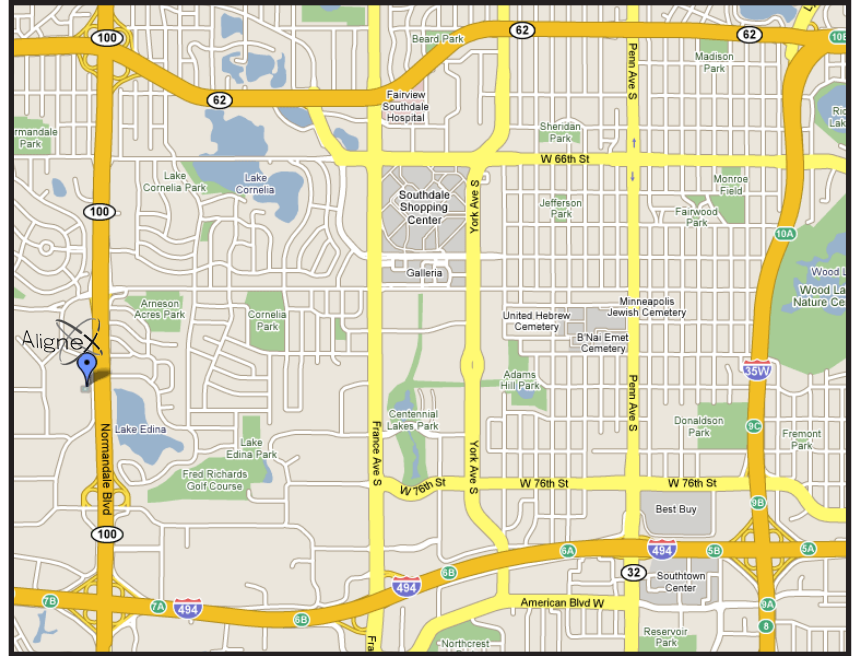

Alignex - Edina Office Location Map & Directions

7200 Metro Blvd. | Edina, MN 55439
952-888-6801 | info@alignex.com

The Alignex Corporate Headquarters and The Alignex Resource Center (ARC) is located in the Southwest Twin Cities area just off MN Hwy 100, north of I-494 in Edina.

From the North Metro
From I-694 or I-394, Take MN Hwy 100 South just past MN Hwy 62 (Crosstown) and exit W 70th St. Stay in the middle lane at the stop light for W 70th St. Turn right and go through the next stop light following Metro Blvd. Bear left following Metro Blvd. and continue around the wooded area to the right. The Alignex parking lot is the first right entrance and our building is immediately on the right. Enter the main entrance in the left corner of the building.

From the South Metro
From I-494 headed toward Edina, exit MN Hwy 100 North. Take the first exit (W77th St/Edina Industrial Blvd) and turn right at the top of the exit across the MN Hwy 100 bridge. Turn right at Metro Blvd. (2nd Stop Light) and follow past 74th St W. Take the 4th left into the Alignex Parking lot at 7200 Metro Blvd. Our building is immediately on the right. (Just before wooded area) If you pass the Regis offices or come to the intersection with 72nd St W. you have gone too far. Enter the main entrance in the left corner of the building.

Map Key

Alignex - Edina Office
7200 Metro Blvd. Edina, MN 55439 - (952) 888-6801

North Metro Path
 South Metro Path

Recommended Nearby Hotels (Mention the Alignex Rate)

- Sheraton Bloomington - \$99/Night**
7800 Normandale Blvd. Bloomington, MN 55439
(952) 835-7800 | www.sheraton.com/minneapolisouth
- Crowne Plaza Bloomington - \$99/Night**
5401 Green Valley Dr. Bloomington, MN 55437
(952) 831-8000 | www.cpm.com
- Staybridge Suites - \$109-\$119/Night**
5150 American Blvd W. Bloomington, MN 55437
(952) 831-7900 | www.ssbloomington.com
- Hilton Garden Inn Bloomington - \$129/Night**
5140 American Blvd. W. Bloomington, MN 55437
(952) 831-1012 | www.hiltongardeninn.com